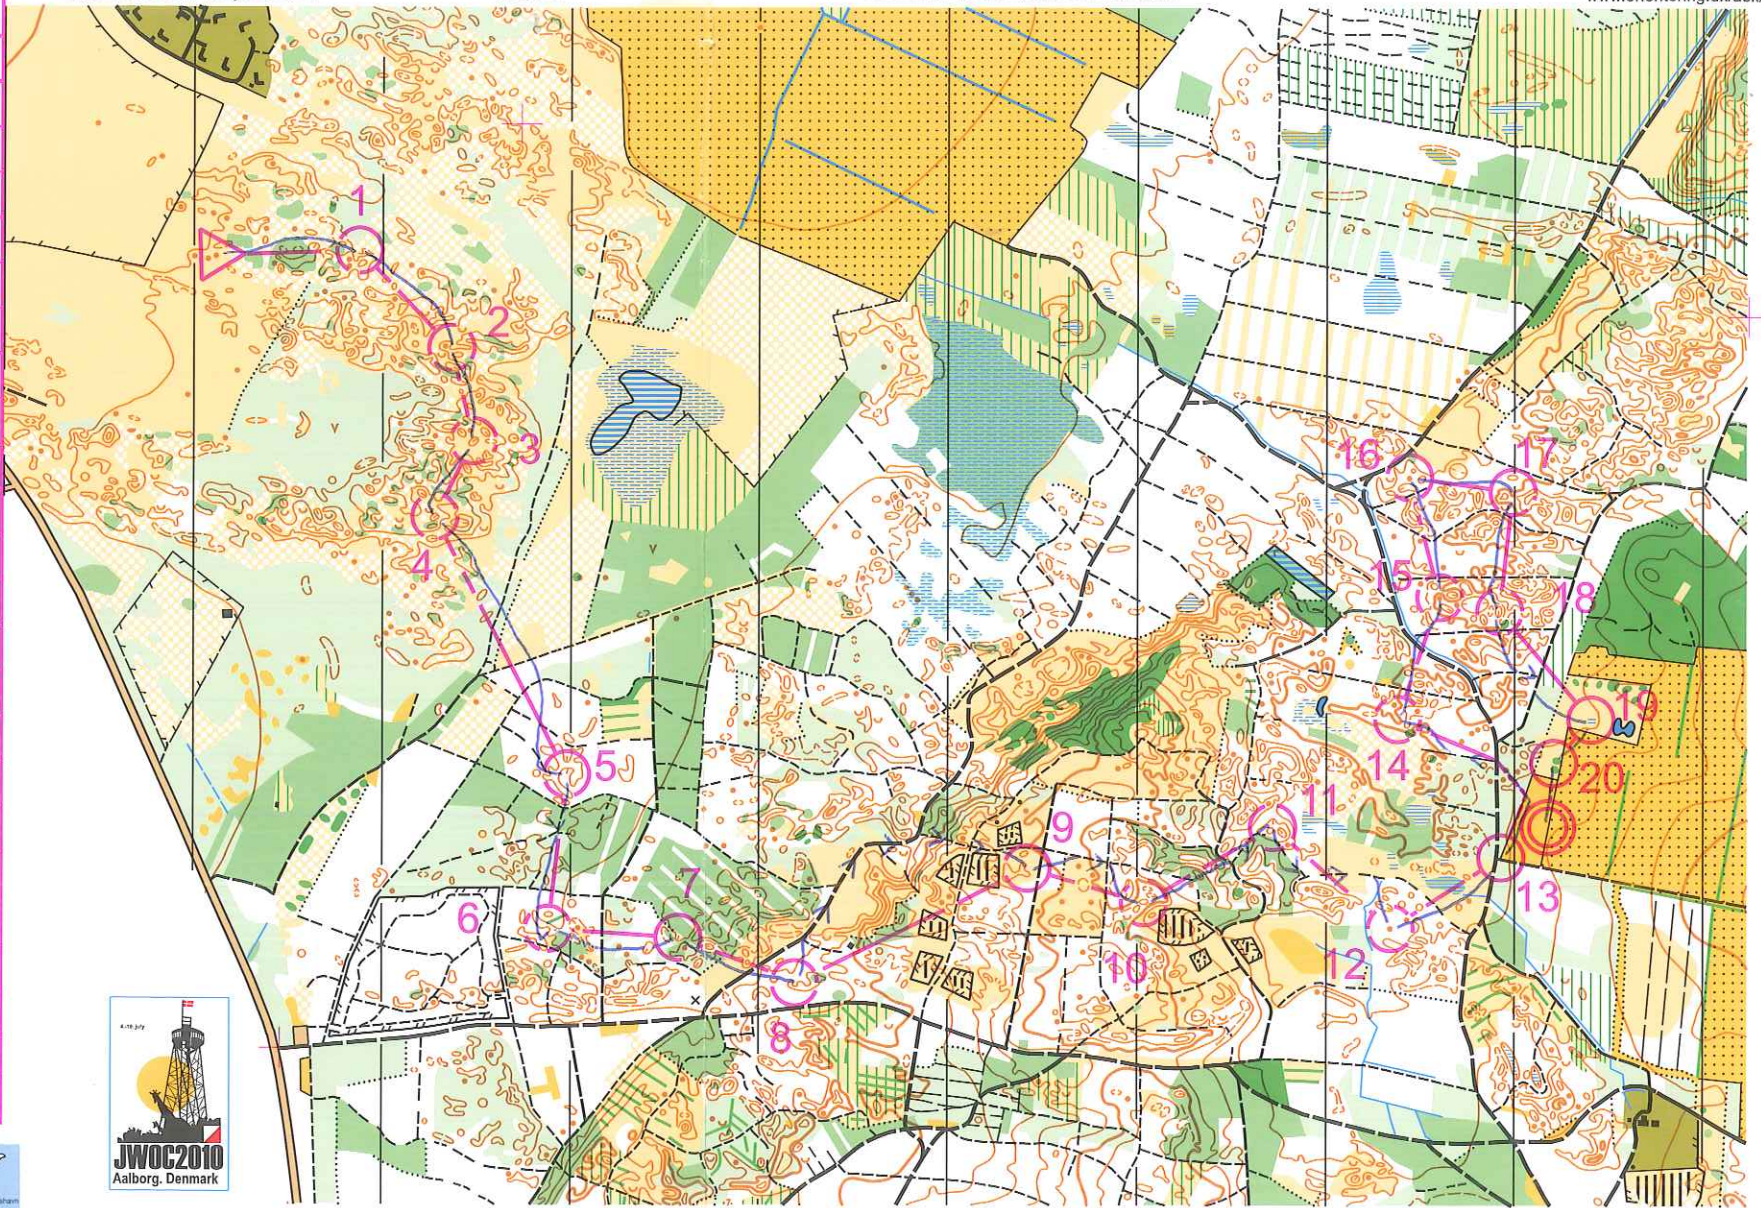

○ --- 150 m --->

14 41		∩		
15 34		●		○
16 37		●		○
17 36	←	∩		
18 33	↗	⊖		
19 60		≡		
20 125	↑	⊗		○

○ --- 100 m --->○

www.condos.net 8.2.5 Aalborg OK

Basemap  
Asger Lindschouw  
Fieldwork 2009/10 and  
Cartography with OCAD 8.13 by  
Kai Ø. Laursen  
Last correction 10. june 2010

JWOC map for Middle distance Finals

# Kollerup midt

2010

Scale 1:10.000

Contour interval 2.5 metres

www.orientering.dk/aok/

© Copyright Aalborg OK